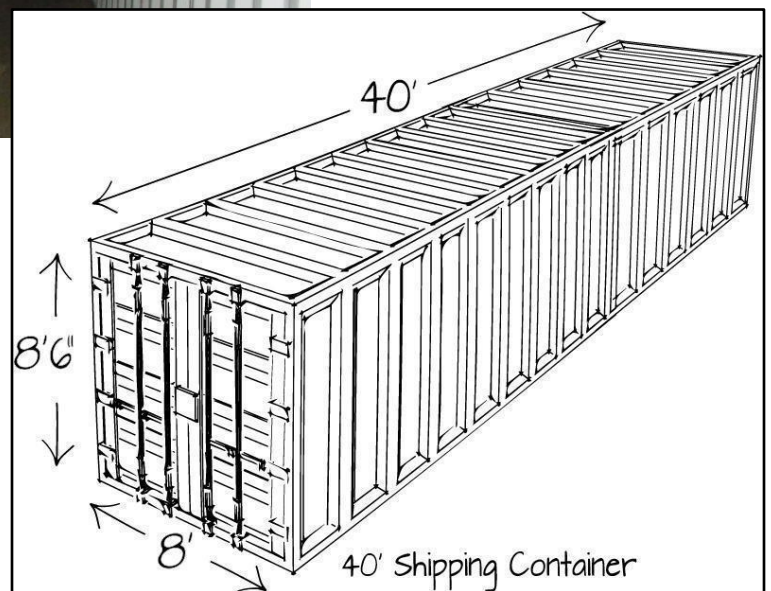

What is a shipping container like?

Shipping containers are made of industrial-grade steel typically used as a storage space for commercial needs.

The most common lengths are 20 feet and 40 feet, usually 8 feet 6 inches high by 8 feet wide.

Interior of a shipping container.

Drawing of a 40 ft. shipping container.

Source: 360MobileOffice